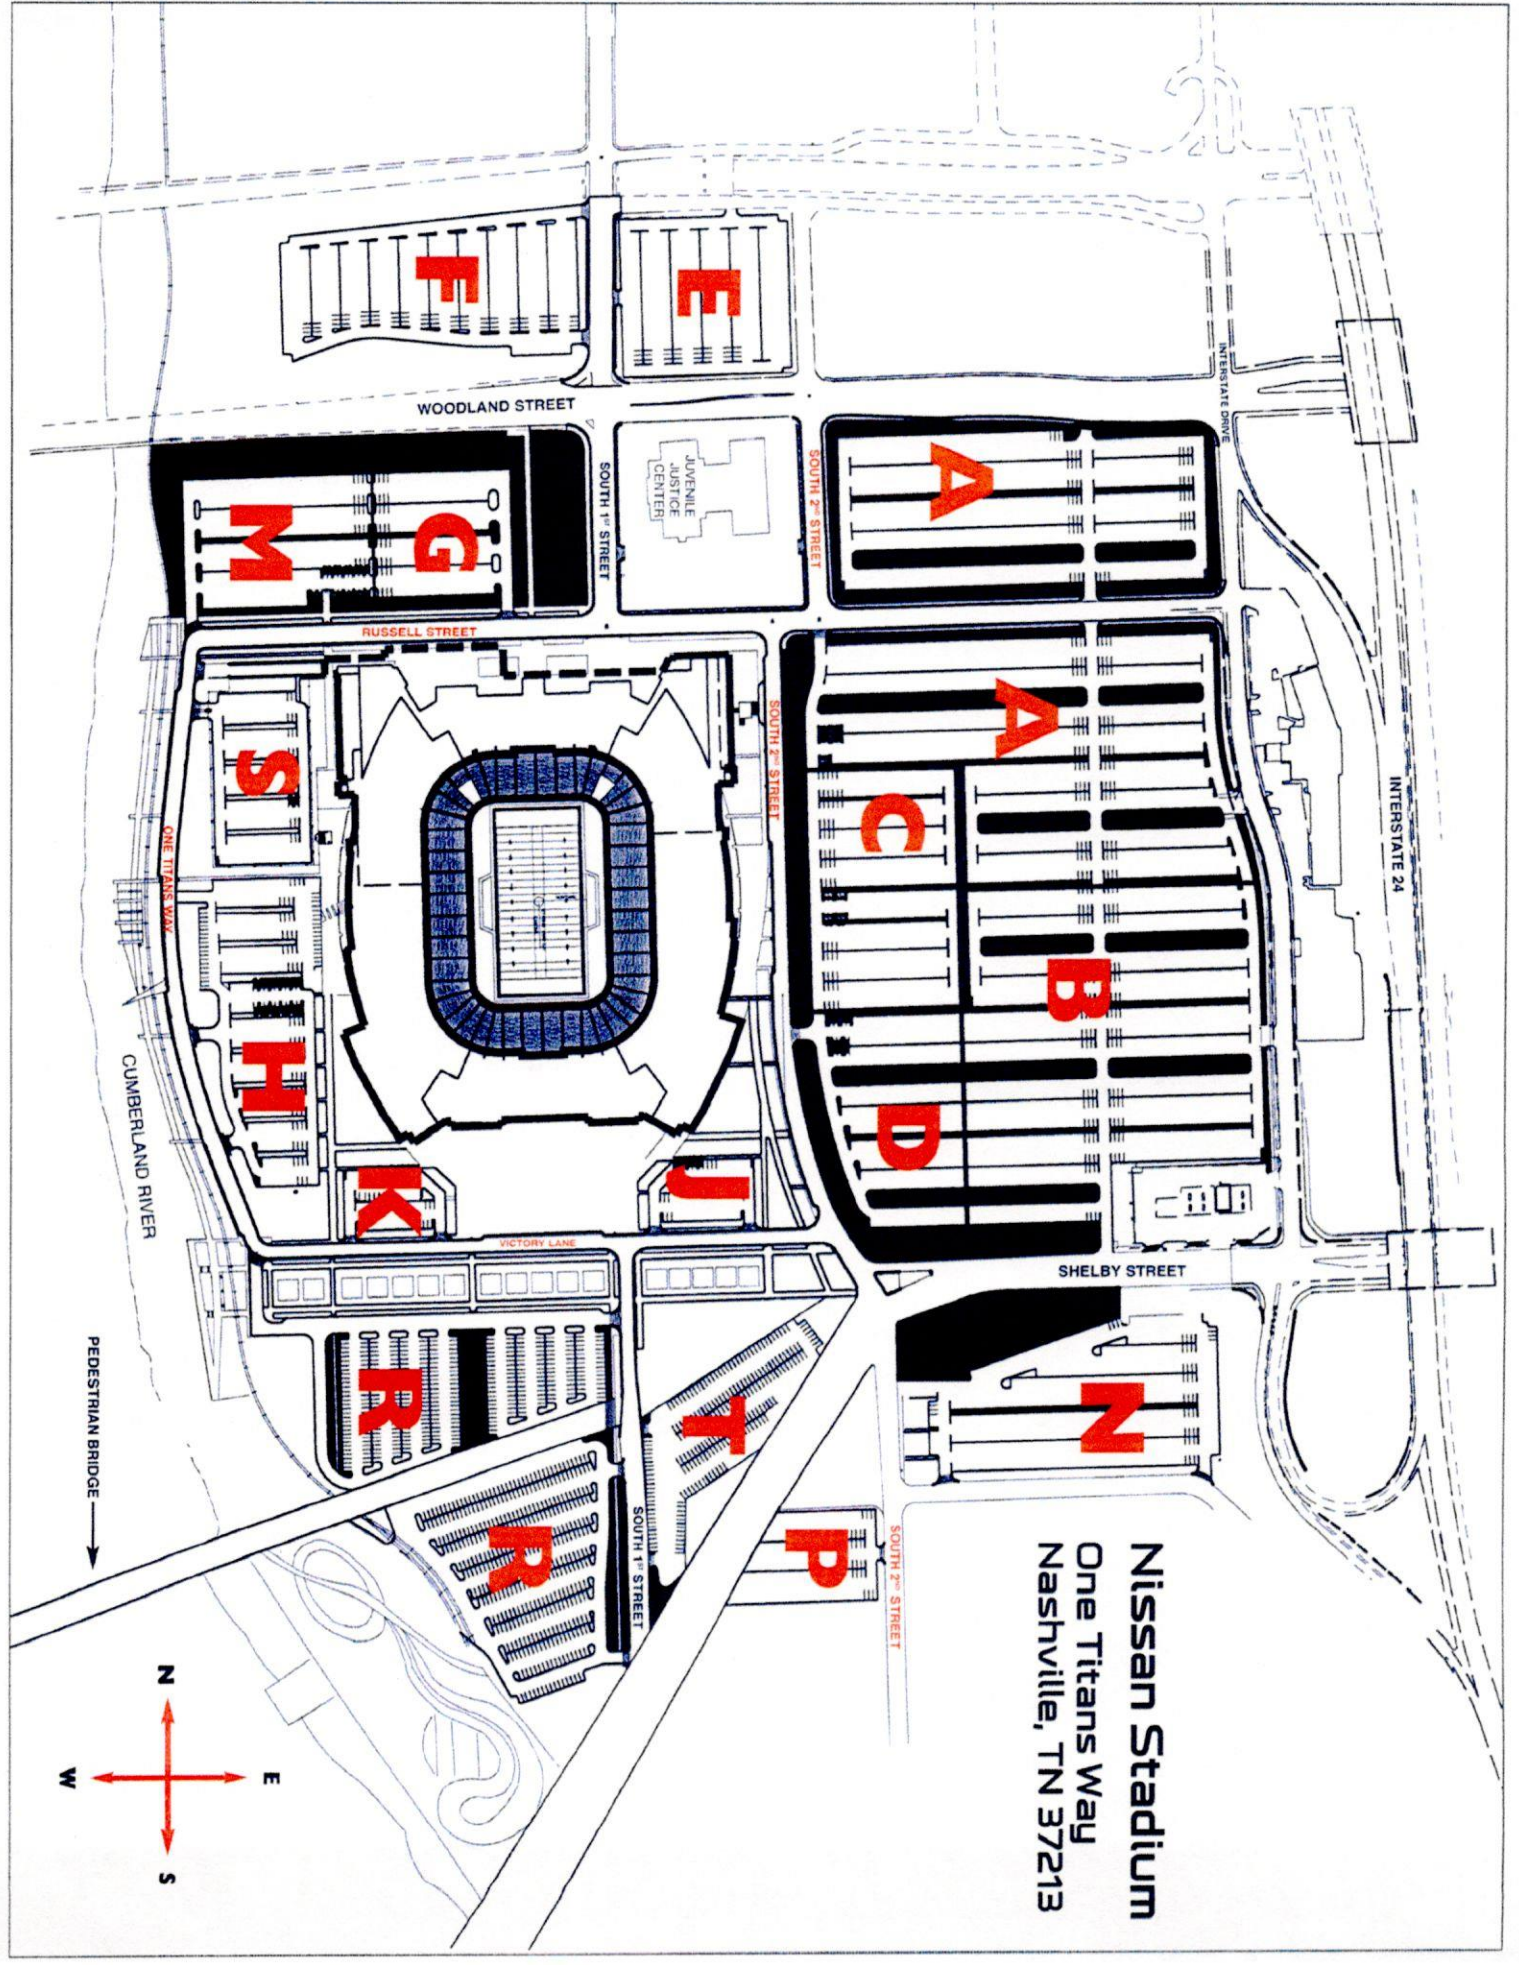

**Nissan Stadium**  
One Titans Way  
Nashville, TN 37213

INTERSTATE 24

INTERSTATE DRIVE

SOUTH 2<sup>nd</sup> STREET

SOUTH 1<sup>st</sup> STREET

WOODLAND STREET

RUSSELL STREET

SOUTH 2<sup>nd</sup> STREET

VICTORY LANE

SHELBY STREET

SOUTH 2<sup>nd</sup> STREET

SOUTH 1<sup>st</sup> STREET

ONE TITANS WAY

CUMBERLAND RIVER

PEDESTRIAN BRIDGE